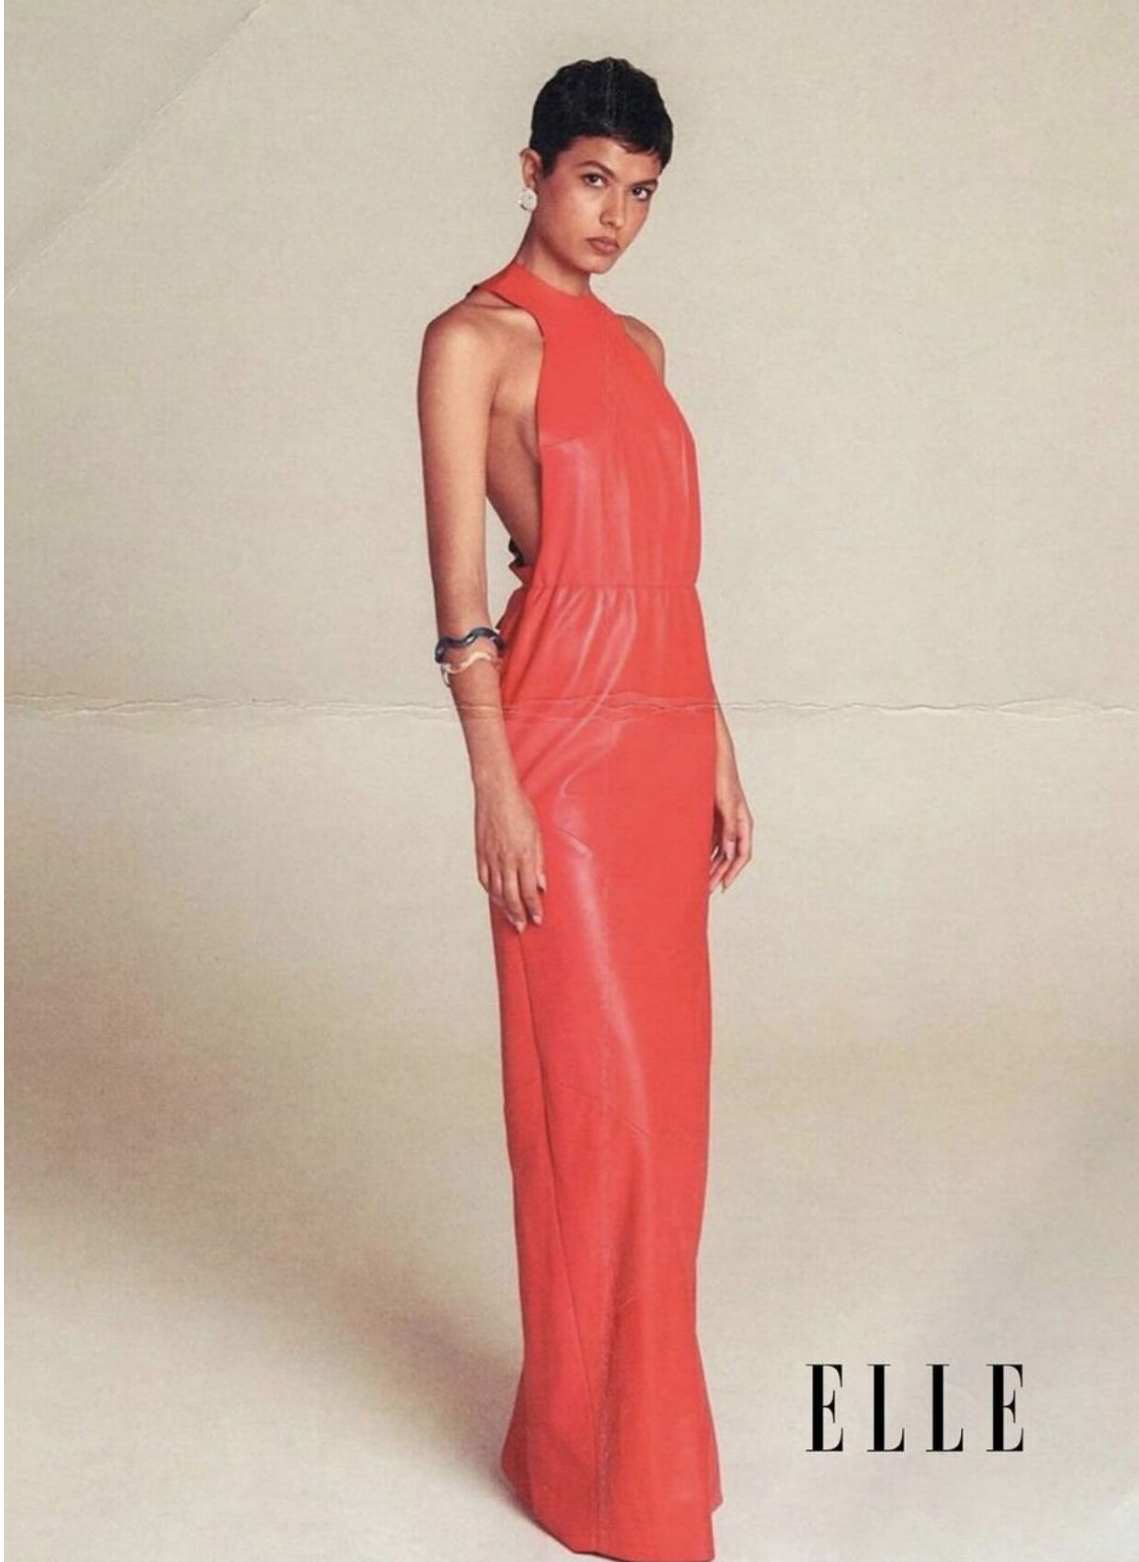

CELIC

height 5'11" · bust 34" · cup B · waist 24.5" · hips 35.5" · dress 36 EU/6 US/8 UK
shoes size 39 EU/8 US/6 UK · hair brown · eyes brown