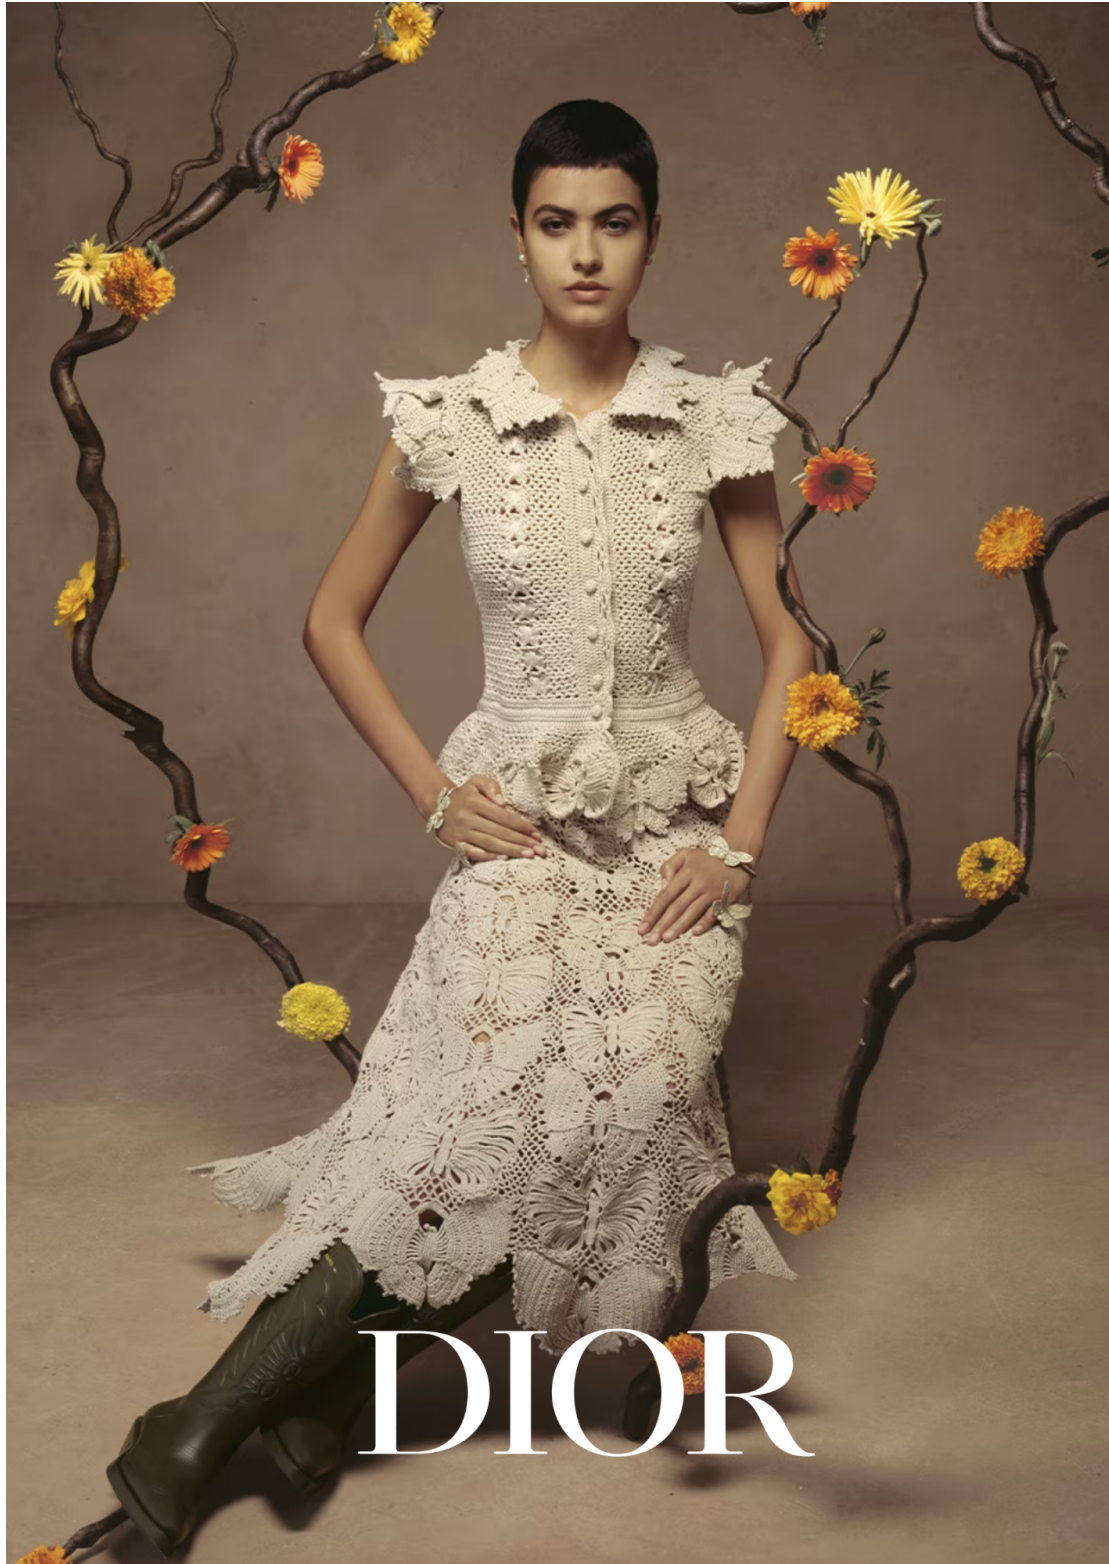

CELIC

height 5'11" · bust 34" · cup B · waist 24.5" · hips 35.5" · dress 36 EU/6 US/8 UK
shoes size 39 EU/8 US/6 UK · hair brown · eyes brown

MGM
MODELS

MGM
MODELS

CELIC

height 5'11" · bust 34" · cup B · waist 24.5" · hips 35.5" · dress 36 EU/6 US/8 UK
shoes size 39 EU/8 US/6 UK · hair brown · eyes brown